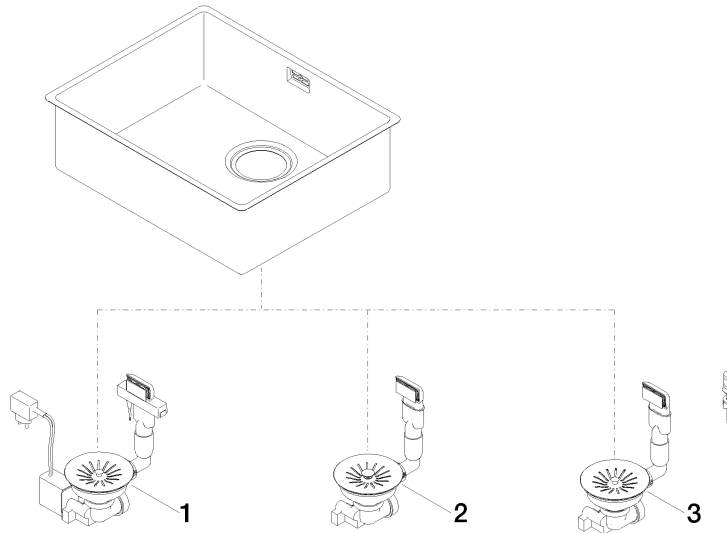

Single sink - Stainless Steel

38 550 003

- under-mounted
- 550 x 400 mm
- sink depth 175 mm
- suitable for base units 600 mm
- radius 12 mm

Drain and overflow set not included in the scope of supply. See Required miscellaneous.

Drain and overflow set not included in the scope of supply. See Required miscellaneous.

Required miscellaneous

Pop-up waste and overflow with electronic control - Stainless Steel 10 410 003-85
 • 3½" electronic drain valve (TouchFlow)

Required miscellaneous

Pop-up waste and overflow closable by hand - Stainless Steel 10 400 003-85
 • 3½" drain valve closable by hand

Required miscellaneous

Pop-up waste and overflow with knob - Stainless Steel 10 405 003-85
 • 3½" strainer waste valve

Single sink - Stainless Steel

38 550 003

mm [inches]
M 1:10

Single sink - Stainless Steel

38 550 003

Spare parts list

No.	Item Number	Name	Quantity used	Delivery time
1	10 410 003-85	Pop-up waste and overflow with electronic control - Stainless Steel	1	2
2	10 400 003-85	Pop-up waste and overflow closable by hand - Stainless Steel	1	2
3	10 405 003-85	Pop-up waste and overflow with knob - Stainless Steel	1	2